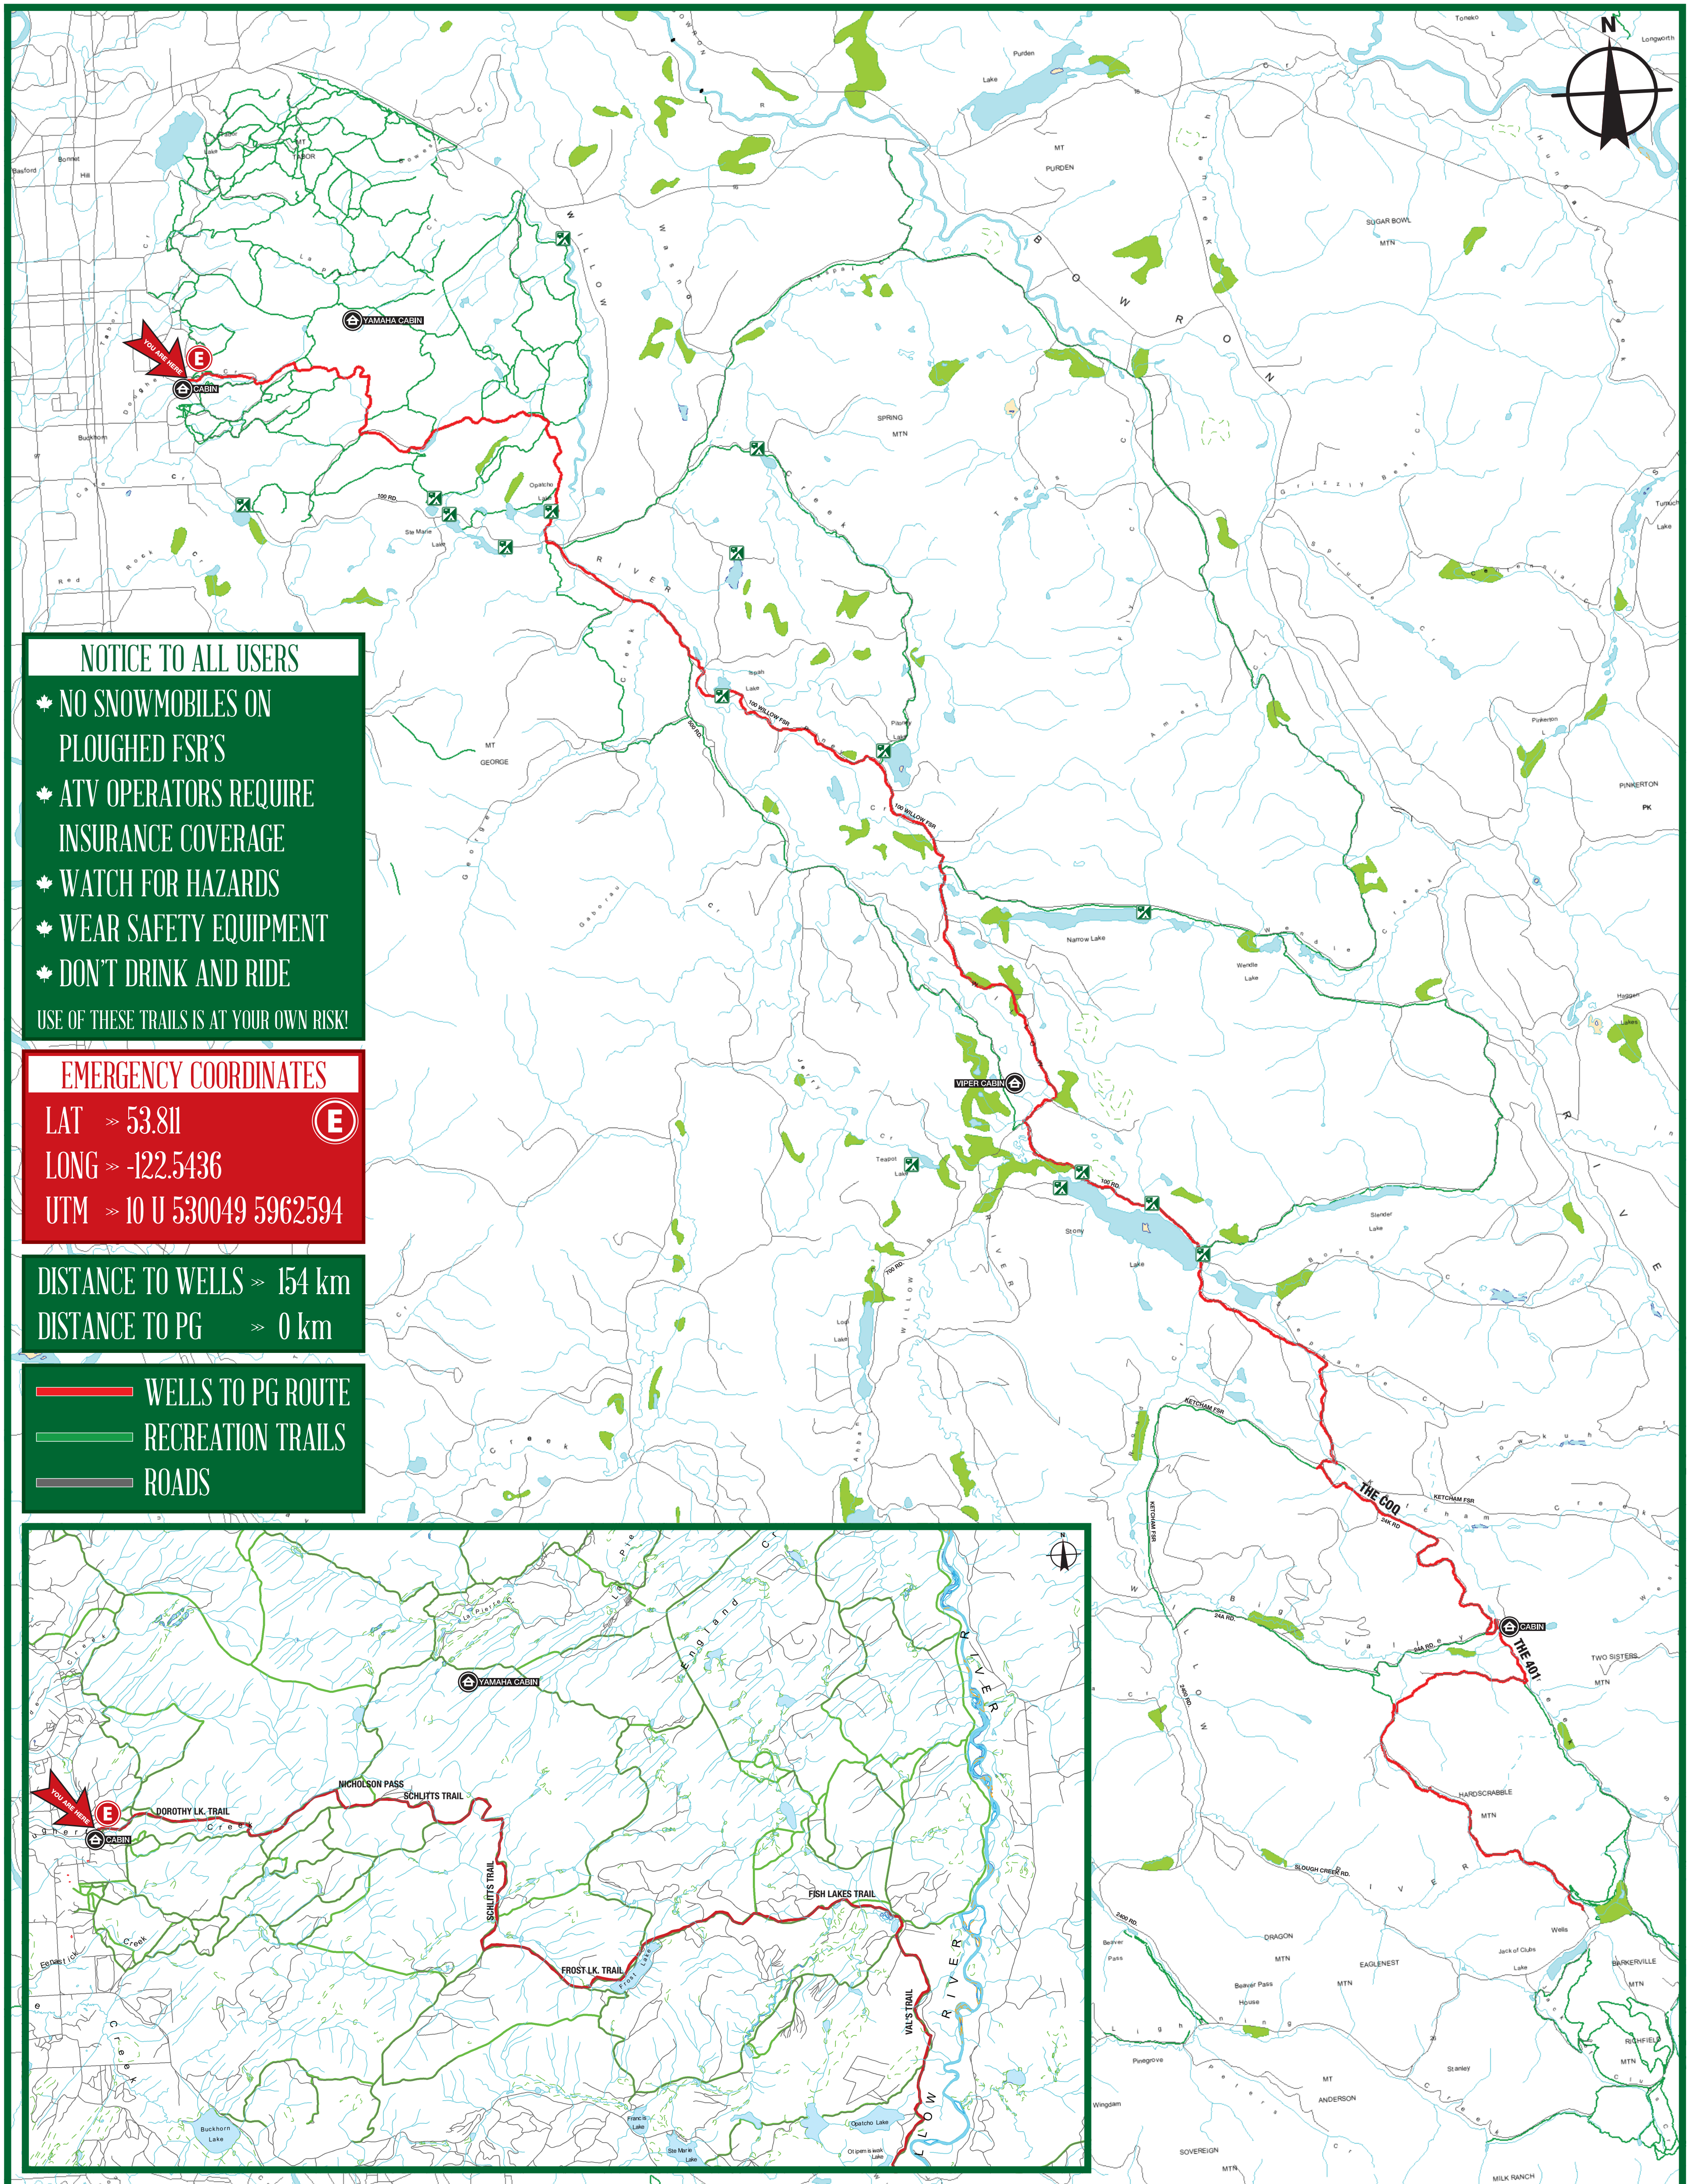

Prince George - Wells ATV & Snowmobile Route

NOTICE TO ALL USERS

- NO SNOWMOBILES ON PLOUGHED FSR'S
- ATV OPERATORS REQUIRE INSURANCE COVERAGE
- WATCH FOR HAZARDS
- WEAR SAFETY EQUIPMENT
- DON'T DRINK AND RIDE

USE OF THESE TRAILS IS AT YOUR OWN RISK!

EMERGENCY COORDINATES

LAT > 53.811 **E**

LONG > -122.5436

UTM > 10 U 530049 5962594

DISTANCE TO WELLS > 154 km

DISTANCE TO PG > 0 km

— WELLS TO PG ROUTE

— RECREATION TRAILS

— ROADS

In Cooperation With:

Wells Wheels ATV Club • Prince George ATV Club • Wells Snowmobile Club • Prince George Snowmobile Club